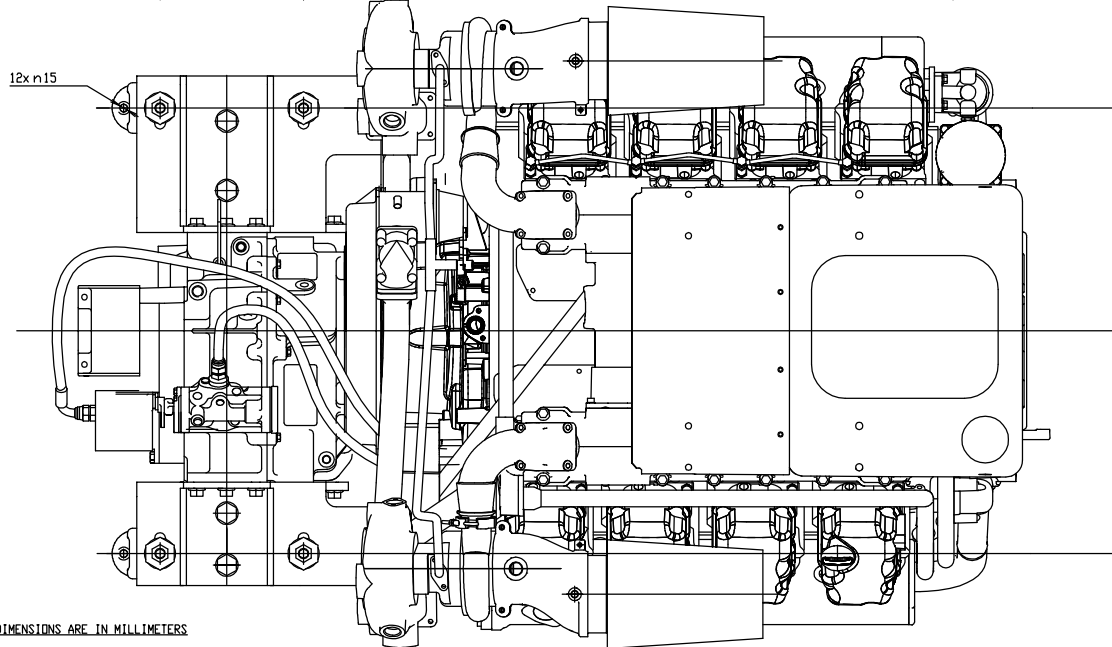

Only electronic control valve TD 1020525

5. ALL DIMENSIONS ARE IN MILLIMETERS

Scale	YANMAR MARINE INTERNATIONAL	SY-8SY-STP WITH
1/5	24 April 2005	MG5114IV
GROUP, USER=EM2, MT01		